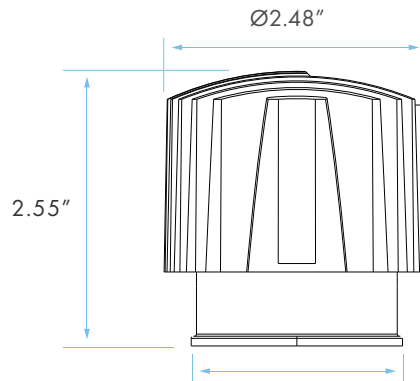

FLOOD LENS OPTIONS AVAILABLE

*SOLD SEPARATELY

22°
LT25235
LED/ALMD3H/LENS/FL22

60°
LT25236
LED/ALMD3H/LENS/FL60

DIMENSIONS

CUTOUT: Ø2.95"

COMPATIBILITY

COMPATIBLE
WITH:

LT35126
Emergency
LED Driver

LT41002
New Construction
Mounting Plate

KNOCKOUTS

KNOCKOUT SIZE

#0	Ø3.14" (Ø80 mm)
#1	Ø4.33" (Ø110 mm)
#2	Ø6.29" (Ø160 mm)

LT41006
New Construction
Mounting Plate

KNOCKOUTS

KNOCKOUT SIZE

#0	Ø2.12" (Ø54 mm)
#1	Ø3.15" (Ø80 mm)
#2	Ø3.75" (Ø95 mm)
#3	Ø4.25" (Ø108 mm)
#4	Ø5.25" (Ø132 mm)
#5	Ø6.25" (Ø159 mm)

ADDITIONAL MODULE COMPATIBILITY

*ALL COMPONENTS ARE SOLD SEPARATELY

RECESSED MODULE TRIM