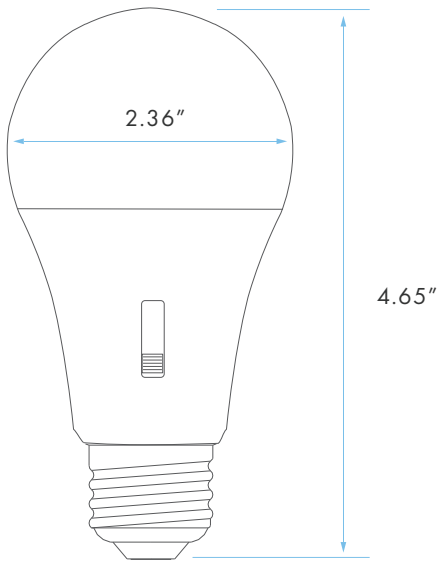

	MODEL	DESCRIPTION	POWER	INPUT VOLTS	EFFICACY	LIFETIME	FLOOD	WATT REPLACEMENT	COST/YR
A15 7W	LT21466	LED9A19/GU24/5CCT/HC/D	9	120V	89	15,000	220°	60	\$ 1.08
	LT21475	LED9A19/5CCT/HC/D	9	120V	89	15,000	220°	60	\$ 1.08
	LT21477	LED11A19/5CCT/HC/D	11	120V	100	15,000	220°	75	\$ 1.32
	LT21479	LED15A19/5CCT/HC/D	15	120V	107	15,000	220°	100	\$ 1.80

DIMENSIONS

A19

A19 GU24