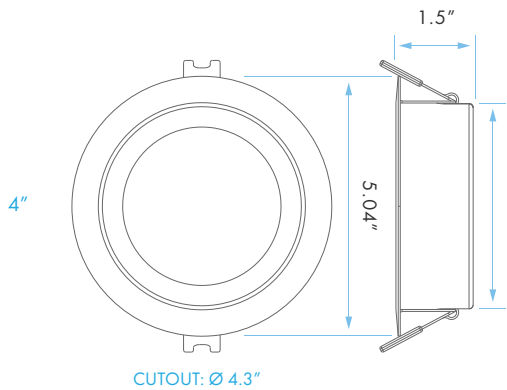

LT23742~46 Series

4", 6" LED Canless Spotlight
Gimbal Mini Panel - CCT Select

Catalog #		Type
Project		Date
Prepared by		

4"

6"

CRI
80

COLOR SELECTABLE

2700K 3000K 3500K 4000K 5000K

WET
LOCATION
RATED

IC
RATED

15°
SWIVEL
ANGLE

DIMMABLE

HIGH
OUTPUT

5
YEAR
WARRANTY

ELECTRICAL

	MODEL	DESCRIPTION	POWER	INPUT VOLTS	EFFICACY	LIFETIME	COST/YR
4"	LT23742	LED/MINI4/PANEL/5CCT/RD/GB/HO	12	120V	79	50,000	\$ 1.44
6"	LT23746	LED/MINI6/PANEL/5CCT/RD/GB/HO	15	120V	79	50,000	\$ 1.80