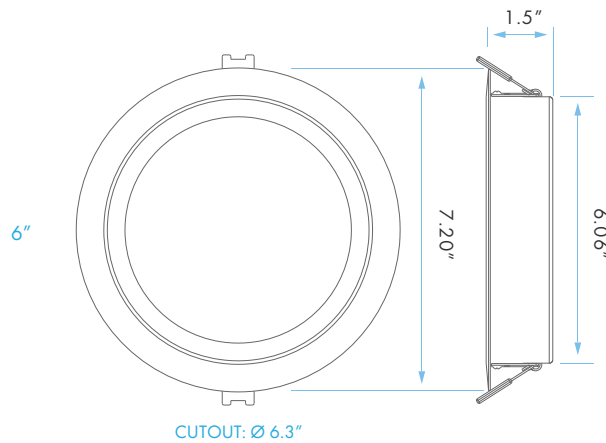

LT23742~46 Series

4", 6" LED Canless Spotlight
Gimbal Mini Panel - CCT Select

Catalog #		Type
Project		Date
Prepared by		

4"

6"

CRI
80

COLOR SELECTABLE

2700K 3000K 3500K 4000K 5000K

WET
LOCATION
RATED

IC
RATED

15°
SWIVEL
ANGLE

DIMMABLE

HIGH
OUTPUT

5
YEAR
WARRANTY

ELECTRICAL

	MODEL	DESCRIPTION	POWER	INPUT VOLTS	EFFICACY	LIFETIME	COST/YR
4"	LT23742	LED/MINI4/PANEL/5CCT/RD/GB/HO	12	120V	79	50,000	\$ 1.44
6"	LT23746	LED/MINI6/PANEL/5CCT/RD/GB/HO	15	120V	79	50,000	\$ 1.80

PHOTOMETRIC

MODEL	DESCRIPTION	COLOR (CCT)	TEMP	LUMEN	CRI	ENERGY STAR	ETL
LT23742	LED/MINI4/PANEL/5CCT/RD/GB/HO	2700K/3000K/3500K/4000K/5000K	CCT SELECT	950	80	YES	YES
LT23746	LED/MINI6/PANEL/5CCT/RD/GB/HO	2700K/3000K/3500K/4000K/5000K	CCT SELECT	1400	80	YES	YES