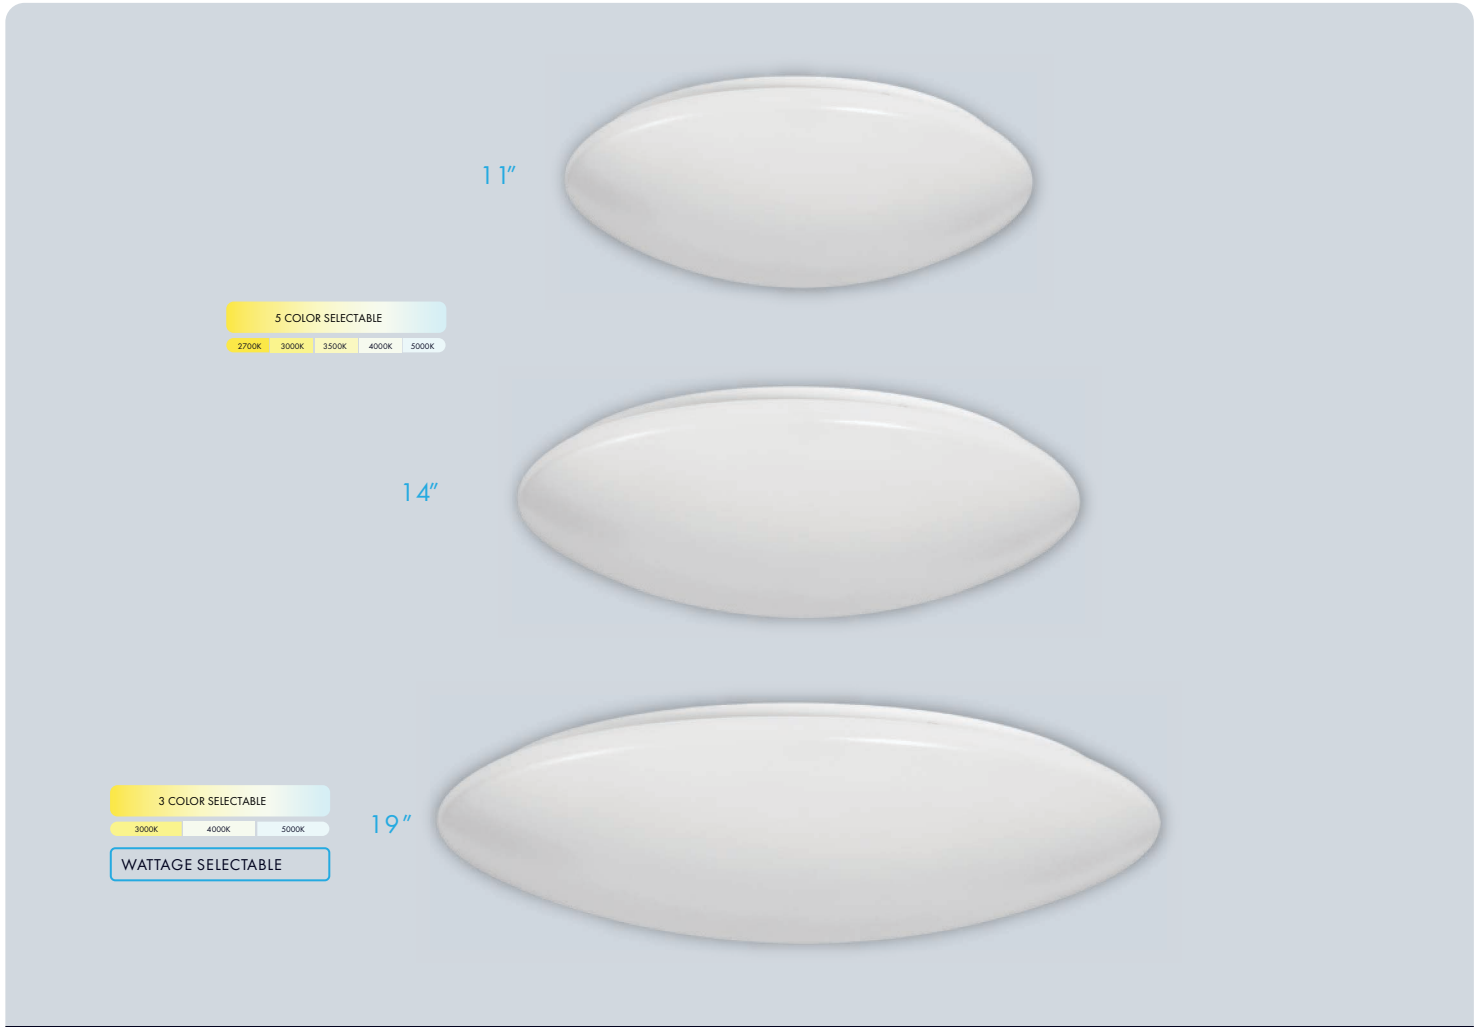

LT23158/62/63 Series

LED Surface Mount Cloud
11", 14", 19"

Catalog #		Type
Project		Date
Prepared by		

CRI 80
CRI 90
COLOR SELECTABLE
WATTAGE SELECTABLE
DIMMABLE
120V
DAMP LOCATION RATED
LIFE HR 50,000

ELECTRICAL

PHOTOMETRIC

MODEL	DESCRIPTION	COLOR (CCT)	TEMP	LUMEN	FLOOD	CRI	ETL	ENERGY STAR
LT23158	LED 11" FLUSH/ROUND/5CCT/2	2700K/3000K/3500K/4000K/5000K	CCT SELECT	1500	120°	80	YES	YES
LT23162	LED 14" FLUSH/ROUND/5CCT/2	2700K/3000K/3500K/4000K/5000K	CCT SELECT	1875	120°	80	YES	YES
				1680				
LT23163	LED 19" FLUSH/ROUND/3WO/3CCT/D	3000K/4000K/5000K	CCT SELECT	1960	120°	90	YES	
				2240				