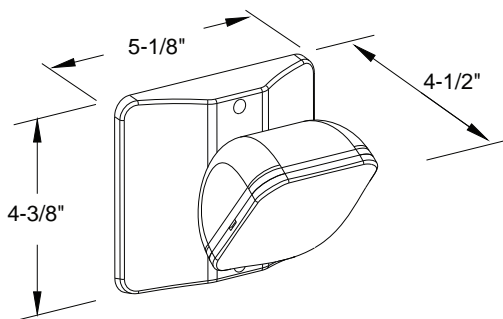

EXH-601L, EXH-602L

Indoor LED Remote Emergency Heads

Catalog #		Type
Project		Date
Prepared by		

EXH-601L
Single LED Remote Head

EXH-602L
Double LED Remote Head

DESIGN FEATURES

- Injection-molded thermoplastic ABS housing.
- Fully adjustable glare-free single or double heads.
- 5" diameter canopy matching round mounting plate for 3" or 4" box standard.
- 2.5W LED lamp provides 200 lumen output for each head.
- Can be used with CB-810 LED Combo.
- Suitable for dry location.