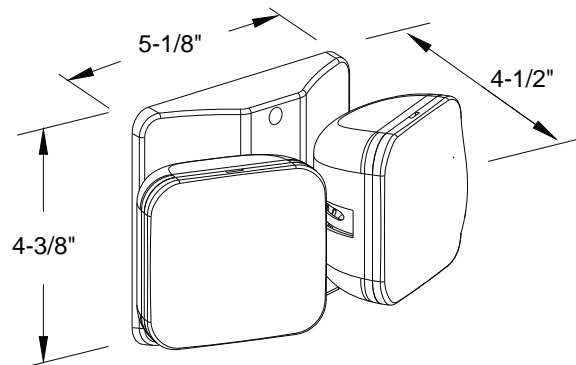

EXH-601L, EXH-602L

Indoor LED Remote Emergency Heads

Catalog #		Type
Project		Date
Prepared by		

EXH-601L
Single LED Remote Head

EXH-602L
Double LED Remote Head

DESIGN FEATURES

- Injection-molded thermoplastic ABS housing.
- Fully adjustable glare-free single or double heads.
- 5" diameter canopy matching round mounting plate for 3" or 4" box standard.
- 2.5W LED lamp provides 200 lumen output for each head.
- Can be used with CB-810 LED Combo.
- Suitable for dry location.