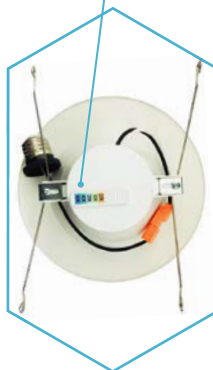

LT23790~6 Series

4", 5-6" Downlight Retrofit 5 CCT Select
Smooth, Baffled

Catalog #		Type
Project		Date
Prepared by		

4"

BAFFLED

SMOOTH

5 COLOR OPTIONS
1 FIXTURE

5-6"

SPECIFICATIONS

ELECTRICAL

	MODEL	DESCRIPTION	POWER	INPUT VOLTS	DIMMABLE	FREQUENCY	LUMEN EFFICACY	WATT REPLACEMENT	LIFETIME
4"	BAFFLED LT23790	LED/DL4/5CCT/FL/B/RD	10	120V	YES	60Hz	75	60	50,000
	SMOOTH LT23791	LED/DL4/5CCT/FL/RD	10	120V	YES	60Hz	75	60	50,000
5-6"	BAFFLED LT23795	LED/DL5-6/5CCT/FL/B/RD	14	120V	YES	60Hz	79	90	50,000
	SMOOTH LT23796	LED/DL5-6/5CCT/FL/RD	14	120V	YES	60Hz	79	90	50,000

DIMENSIONS

4"

5-6"