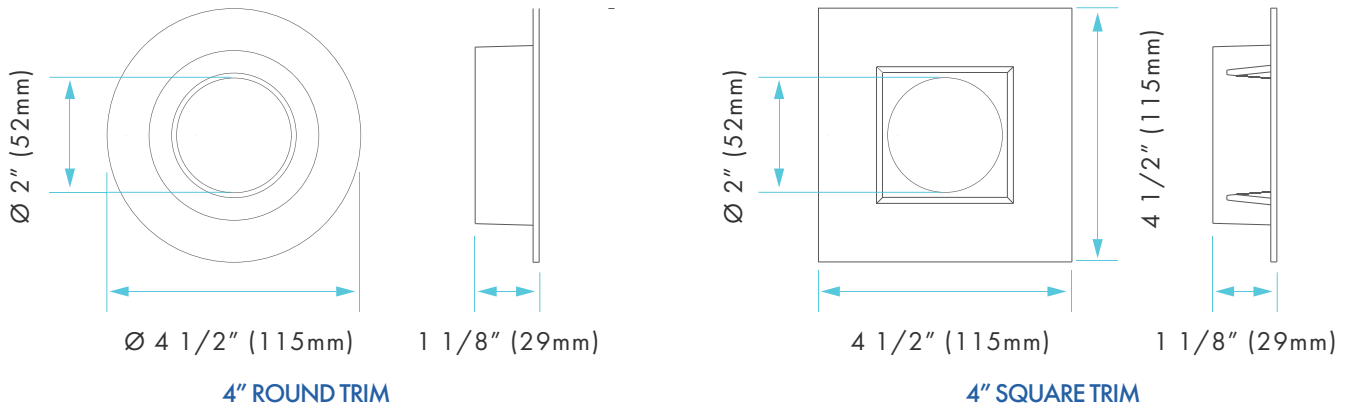

DIMENSIONS

INTERCHANGEABLE TRIMS

MODEL	DESCRIPTION	FINISH
LT24952	120 VAC, 4", 15W, 5-CCT, Dimmable, Round Trim Downlight	Smooth White
LT24953	120 VAC, 4", 15W, 5-CCT, Dimmable, Round Trim Downlight	Baffled White
LT24956	120 VAC, 4", 15W, 5-CCT, Dimmable, Round Trim Downlight	Smooth Black
LT24954	120 VAC, 4", 15W, 5-CCT, Dimmable, Square Trim Downlight	Smooth White
LT24955	120 VAC, 4", 15W, 5-CCT, Dimmable, Square Trim Downlight	Baffled White
LT24958	120 VAC, 4", 15W, 5-CCT, Dimmable, Square Trim Downlight	Smooth Black