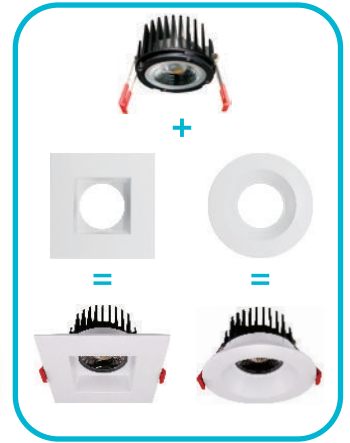

LT24950~8 Series

120 VAC, 4", 15W, Selectable 5-CCT,
Dimmable, Round or Square Trim Downlights

Catalog #		Type
Project		Date
Prepared by		

5 COLOR
OPTIONS

1 FIXTURE

4"

CCT

2700K 3000K 3500K 4000K 5000K

CHANGE

5 CCT
SWITCH

INTERCHANGEABLE ROUND AND SQUARE SMOOTH OR BAFLED TRIMS

3
Year
Warranty

CRI
80

LUMEN
1100

120V

WET LOCATION
RATED

DIMMABLE*

15
WATT

SPECIFICATIONS

ELECTRICAL								
MODEL	DESCRIPTION	POWER	INPUT VOLTS	DIMMABLE	EFFICACY (LPW)	FREQUENCY	LIFETIME	
4" LT2495X	120 VAC, 15W, 5-CCT, Dimmable, Round or Square Trim Downlight	15	120V	YES	73	50/60Hz	50,000	

DIMENSIONS

INTERCHANGEABLE TRIMS

MODEL	DESCRIPTION	FINISH
LT24952	120 VAC, 4", 15W, 5-CCT, Dimmable, Round Trim Downlight	Smooth White
LT24953	120 VAC, 4", 15W, 5-CCT, Dimmable, Round Trim Downlight	Baffled White
LT24956	120 VAC, 4", 15W, 5-CCT, Dimmable, Round Trim Downlight	Smooth Black
LT24954	120 VAC, 4", 15W, 5-CCT, Dimmable, Square Trim Downlight	Smooth White
LT24955	120 VAC, 4", 15W, 5-CCT, Dimmable, Square Trim Downlight	Baffled White
LT24958	120 VAC, 4", 15W, 5-CCT, Dimmable, Square Trim Downlight	Smooth Black