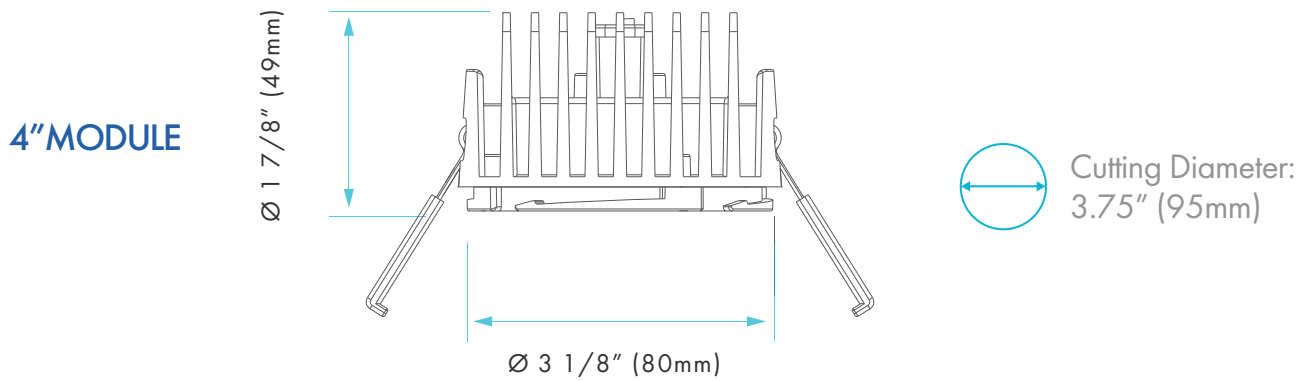

CHANGE

5 CCT
SWITCH

INTERCHANGEABLE ROUND AND SQUARE SMOOTH OR BAFLED TRIMS

3
Year
Warranty

CRI
80

LUMEN
1100

120V

WET LOCATION
RATED

DIMMABLE*

15
WATT

SPECIFICATIONS

ELECTRICAL								
MODEL	DESCRIPTION	POWER	INPUT VOLTS	DIMMABLE	EFFICACY (LPW)	FREQUENCY	LIFETIME	
4" LT2495X	120 VAC, 15W, 5-CCT, Dimmable, Round or Square Trim Downlight	15	120V	YES	73	50/60Hz	50,000	

DIMENSIONS

INTERCHANGEABLE TRIMS

MODEL	DESCRIPTION	FINISH
LT24952	120 VAC, 4", 15W, 5-CCT, Dimmable, Round Trim Downlight	Smooth White
LT24953	120 VAC, 4", 15W, 5-CCT, Dimmable, Round Trim Downlight	Baffled White
LT24956	120 VAC, 4", 15W, 5-CCT, Dimmable, Round Trim Downlight	Smooth Black
LT24954	120 VAC, 4", 15W, 5-CCT, Dimmable, Square Trim Downlight	Smooth White
LT24955	120 VAC, 4", 15W, 5-CCT, Dimmable, Square Trim Downlight	Baffled White
LT24958	120 VAC, 4", 15W, 5-CCT, Dimmable, Square Trim Downlight	Smooth Black