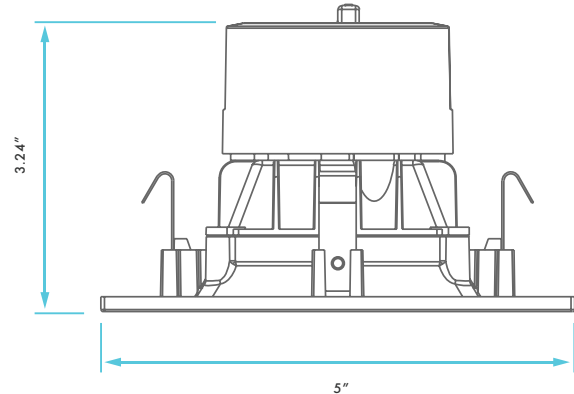

LT23784~5 Series

120 VAC LED, Square, 4" Retrofit Downlights
11W Dimmable LED with 5-Selectable CCTs

Catalog #		Type
Project		Date
Prepared by		

Intertek

Baffled
LT23784

Smooth
LT23785

**CCT Selection
Switch**

DESCRIPTION

The LT2378 Series 4" Square, DoB LED Recessed Retrofit Downlights are equipped with a built-in switch that allows you to select 5 CCT colors (2700K, 3000K, 3500K, 4000K or 5000K). Designed for use with most standard 4" incandescent housings such as Lum-Tech IH-410, IH-410R and IH-410ICA.

- R62-06674-P0W
- R12-06672-1LW
- R50-IPL06-10M

Ordering Information

Model	Description
LT23784	4" Retrofit, Square, White Baffle Trim; 11W, 90 CRI, Selectable CCT: 2700K, 3000K, 3500K, 4000K or 5000K, ~750 lm, ~88 lm/W
LT23785	4" Retrofit, Square, White Smooth Trim; 11W, 90 CRI, Selectable CCT: 2700K, 3000K, 3500K, 4000K or 5000K, ~750 lm, ~88 lm/W