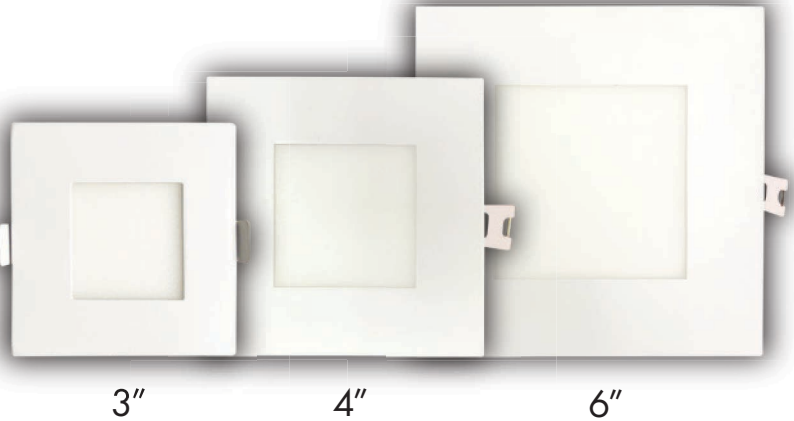

# LT23751~65 Series

120VAC LED Round & Square 3", 4", 6", 8"  
CCT Selectable Mini Recessed Panels

Catalog #		Type
Project		Date
Prepared by		

Square Trim  
Round Back

3"

4"

6"

8"

# DIMENSIONS