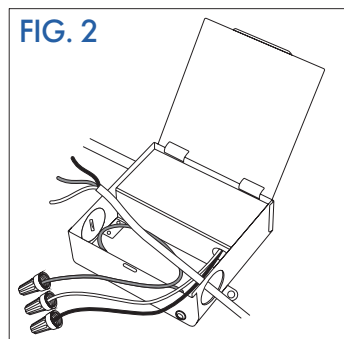

6" Round

8" Round

Installation Guide

3", 4", 6", 8" ROUND

PARTS LIST

- 1 Junction box
- 2 Light panel
- 3 Spring clips
- 4 Connector

FIG. 1

CUTOUT

3"	2.74" (70 mm)
4"	4.25" (108 mm)
6"	6.25" (160 mm)
8"	8.25" (208 mm)

3", 4", 6", 8" SQUARE

PARTS LIST

- 1 Junction box
- 2 Light panel
- 3 Spring clips
- 4 Connector

FIG. 1

CUTOUT

3"	2.75*2.75" (70*70 mm)
4"	4.25*4.25" (108*108 mm)
6"	6.25*6.25" (160*160 mm)
8"	8.25*8.25" (210*210mm)