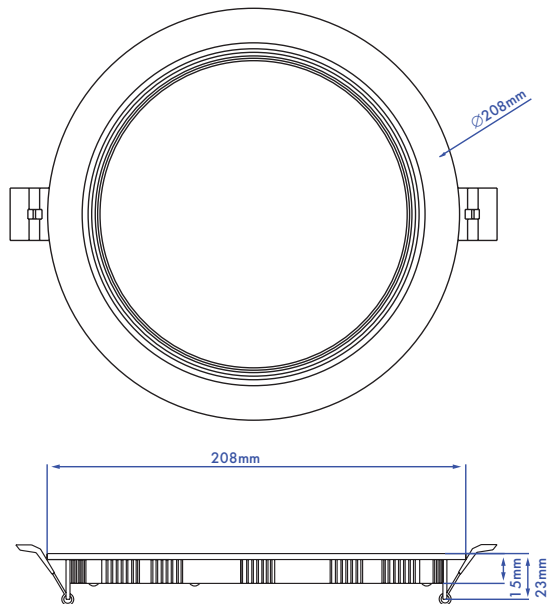

DIAGRAM

3" Round

4" Round

3" Square

4" Square

Diagram

6" Square

8" Square

6" Round

8" Round

Installation Guide

3", 4", 6", 8" ROUND

PARTS LIST

- 1 Junction box
- 2 Light panel
- 3 Spring clips
- 4 Connector

FIG. 1

CUTOUT

3"	2.74" (70 mm)
4"	4.25" (108 mm)
6"	6.25" (160 mm)
8"	8.25" (208 mm)

3", 4", 6", 8" SQUARE

PARTS LIST

- 1 Junction box
- 2 Light panel
- 3 Spring clips
- 4 Connector

FIG. 1

CUTOUT

3"	2.75*2.75" (70*70 mm)
4"	4.25*4.25" (108*108 mm)
6"	6.25*6.25" (160*160 mm)
8"	8.25*8.25" (210*210mm)