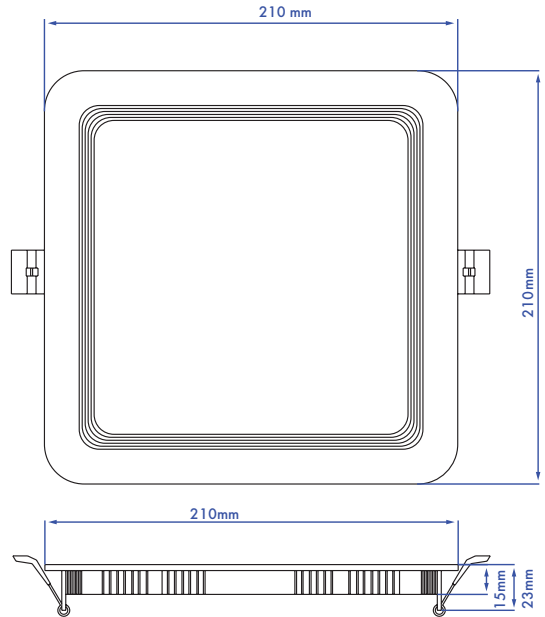

DIAGRAM

3" Round

4" Round

3" Square

4" Square

Diagram

6" Square

8" Square

6" Round

8" Round

Installation Guide

3", 4", 6", 8" ROUND

PARTS LIST

- 1 Junction box
- 2 Light panel
- 3 Spring clips
- 4 Connector

FIG. 1

CUTOUT

3"	2.74" (70 mm)
4"	4.25" (108 mm)
6"	6.25" (160 mm)
8"	8.25" (208 mm)

3", 4", 6", 8" SQUARE

PARTS LIST

- 1 Junction box
- 2 Light panel
- 3 Spring clips
- 4 Connector

FIG. 1

CUTOUT

3"	2.75*2.75" (70*70 mm)
4"	4.25*4.25" (108*108 mm)
6"	6.25*6.25" (160*160 mm)
8"	8.25*8.25" (210*210mm)