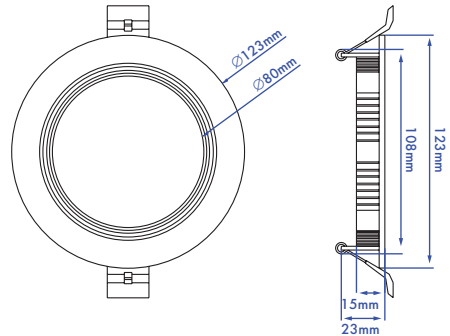

DIAGRAM

3" Round

4" Round

3" Square

4" Square

Diagram

6" Square

8" Square

6" Round

8" Round

Installation Guide

3", 4", 6", 8" ROUND

PARTS LIST

- 1 Junction box
- 2 Light panel
- 3 Spring clips
- 4 Connector

FIG. 1

CUTOUT

3"	2.74" (70 mm)
4"	4.25" (108 mm)
6"	6.25" (160 mm)
8"	8.25" (208 mm)

3", 4", 6", 8" SQUARE

PARTS LIST

- 1 Junction box
- 2 Light panel
- 3 Spring clips
- 4 Connector

FIG. 1

CUTOUT

3"	2.75*2.75" (70*70 mm)
4"	4.25*4.25" (108*108 mm)
6"	6.25*6.25" (160*160 mm)
8"	8.25*8.25" (210*210mm)