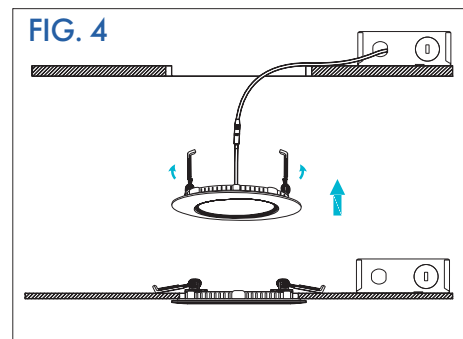

DIAGRAM

3" Round

4" Round

3" Square

4" Square

Diagram

6" Square

8" Square

6" Round

8" Round

Installation Guide

3", 4", 6", 8" ROUND

PARTS LIST

- 1 Junction box
- 2 Light panel
- 3 Spring clips
- 4 Connector

FIG. 1

CUTOUT

3"	2.74" (70 mm)
4"	4.25" (108 mm)
6"	6.25" (160 mm)
8"	8.25" (208 mm)

3", 4", 6", 8" SQUARE

PARTS LIST

- 1 Junction box
- 2 Light panel
- 3 Spring clips
- 4 Connector

FIG. 1

CUTOUT

3"	2.75*2.75" (70*70 mm)
4"	4.25*4.25" (108*108 mm)
6"	6.25*6.25" (160*160 mm)
8"	8.25*8.25" (210*210mm)