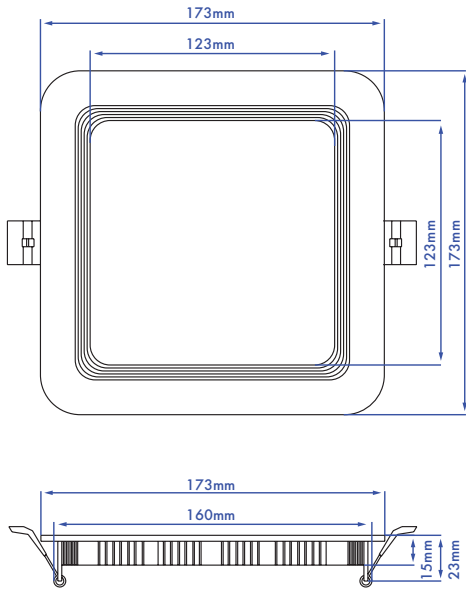

DIAGRAM

3" Round

4" Round

3" Square

4" Square

Diagram

6" Square

8" Square

6" Round

8" Round

Installation Guide

3", 4", 6", 8" ROUND

PARTS LIST

- 1 Junction box
- 2 Light panel
- 3 Spring clips
- 4 Connector

FIG. 1

CUTOUT

3"	2.74" (70 mm)
4"	4.25" (108 mm)
6"	6.25" (160 mm)
8"	8.25" (208 mm)

3", 4", 6", 8" SQUARE

PARTS LIST

- 1 Junction box
- 2 Light panel
- 3 Spring clips
- 4 Connector

FIG. 1

CUTOUT

3"	2.75*2.75" (70*70 mm)
4"	4.25*4.25" (108*108 mm)
6"	6.25*6.25" (160*160 mm)
8"	8.25*8.25" (210*210mm)