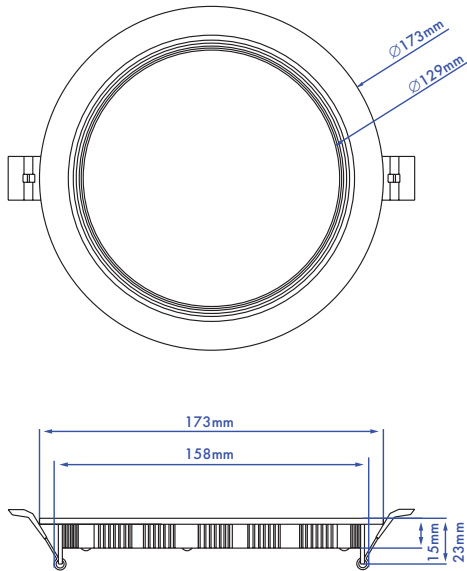

DIAGRAM

3" Round

4" Round

3" Square

4" Square

Diagram

6" Square

8" Square

6" Round

8" Round

Installation Guide

3", 4", 6", 8" ROUND

PARTS LIST

- 1 Junction box
- 2 Light panel
- 3 Spring clips
- 4 Connector

FIG. 1

CUTOUT

3"	2.74" (70 mm)
4"	4.25" (108 mm)
6"	6.25" (160 mm)
8"	8.25" (208 mm)

3", 4", 6", 8" SQUARE

PARTS LIST

- 1 Junction box
- 2 Light panel
- 3 Spring clips
- 4 Connector

FIG. 1

CUTOUT

3"	2.75*2.75" (70*70 mm)
4"	4.25*4.25" (108*108 mm)
6"	6.25*6.25" (160*160 mm)
8"	8.25*8.25" (210*210mm)