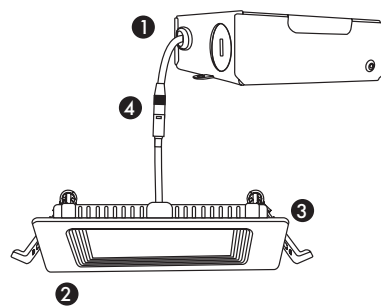

6" Round

8" Round

Installation Guide

3", 4", 6", 8" ROUND

PARTS LIST

- 1 Junction box
- 2 Light panel
- 3 Spring clips
- 4 Connector

FIG. 1

CUTOUT

3"	2.74" (70 mm)
4"	4.25" (108 mm)
6"	6.25" (160 mm)
8"	8.25" (208 mm)

3", 4", 6", 8" SQUARE

PARTS LIST

- 1 Junction box
- 2 Light panel
- 3 Spring clips
- 4 Connector

FIG. 1

CUTOUT

3"	2.75*2.75" (70*70 mm)
4"	4.25*4.25" (108*108 mm)
6"	6.25*6.25" (160*160 mm)
8"	8.25*8.25" (210*210mm)