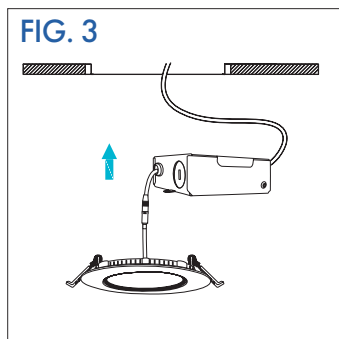

DIAGRAM

3" Round

4" Round

3" Square

4" Square

Diagram

6" Square

8" Square

6" Round

8" Round

Installation Guide

3", 4", 6", 8" ROUND

PARTS LIST

- 1 Junction box
- 2 Light panel
- 3 Spring clips
- 4 Connector

FIG. 1

CUTOUT

3"	2.74" (70 mm)
4"	4.25" (108 mm)
6"	6.25" (160 mm)
8"	8.25" (208 mm)

3", 4", 6", 8" SQUARE

PARTS LIST

- 1 Junction box
- 2 Light panel
- 3 Spring clips
- 4 Connector

FIG. 1

CUTOUT

3"	2.75*2.75" (70*70 mm)
4"	4.25*4.25" (108*108 mm)
6"	6.25*6.25" (160*160 mm)
8"	8.25*8.25" (210*210mm)