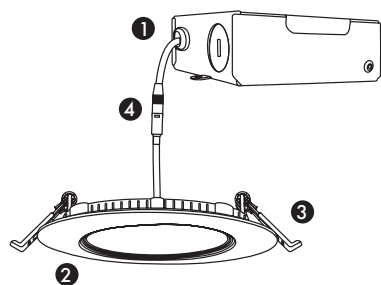

DIAGRAM

3" Round

4" Round

3" Square

4" Square

Diagram

6" Square

8" Square

6" Round

8" Round

Installation Guide

3", 4", 6", 8" ROUND

PARTS LIST

- 1 Junction box
- 2 Light panel
- 3 Spring clips
- 4 Connector

FIG. 1

CUTOUT

3"	2.74" (70 mm)
4"	4.25" (108 mm)
6"	6.25" (160 mm)
8"	8.25" (208 mm)

3", 4", 6", 8" SQUARE

PARTS LIST

- 1 Junction box
- 2 Light panel
- 3 Spring clips
- 4 Connector

FIG. 1

CUTOUT

3"	2.75*2.75" (70*70 mm)
4"	4.25*4.25" (108*108 mm)
6"	6.25*6.25" (160*160 mm)
8"	8.25*8.25" (210*210mm)