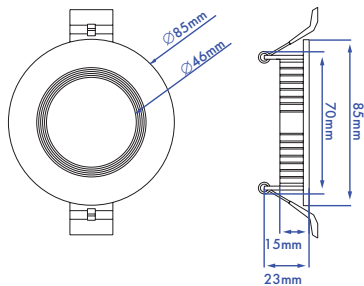

DIAGRAM

3" Round

4" Round

3" Square

4" Square

Diagram

6" Square

8" Square

6" Round

8" Round

Installation Guide

3", 4", 6", 8" ROUND

PARTS LIST

- 1 Junction box
- 2 Light panel
- 3 Spring clips
- 4 Connector

FIG. 1

CUTOUT

3"	2.74" (70 mm)
4"	4.25" (108 mm)
6"	6.25" (160 mm)
8"	8.25" (208 mm)

3", 4", 6", 8" SQUARE

PARTS LIST

- 1 Junction box
- 2 Light panel
- 3 Spring clips
- 4 Connector

FIG. 1

CUTOUT

3"	2.75*2.75" (70*70 mm)
4"	4.25*4.25" (108*108 mm)
6"	6.25*6.25" (160*160 mm)
8"	8.25*8.25" (210*210mm)