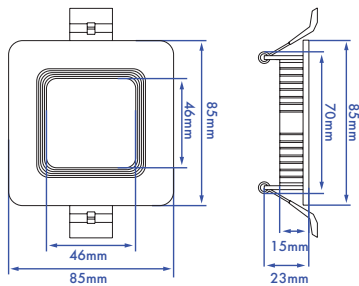

DIAGRAM

3" Round

4" Round

3" Square

4" Square

Diagram

6" Square

8" Square

6" Round

8" Round

Installation Guide

3", 4", 6", 8" ROUND

PARTS LIST

- 1 Junction box
- 2 Light panel
- 3 Spring clips
- 4 Connector

FIG. 1

CUTOUT

3"	2.74" (70 mm)
4"	4.25" (108 mm)
6"	6.25" (160 mm)
8"	8.25" (208 mm)

3", 4", 6", 8" SQUARE

PARTS LIST

- 1 Junction box
- 2 Light panel
- 3 Spring clips
- 4 Connector

FIG. 1

CUTOUT

3"	2.75*2.75" (70*70 mm)
4"	4.25*4.25" (108*108 mm)
6"	6.25*6.25" (160*160 mm)
8"	8.25*8.25" (210*210mm)