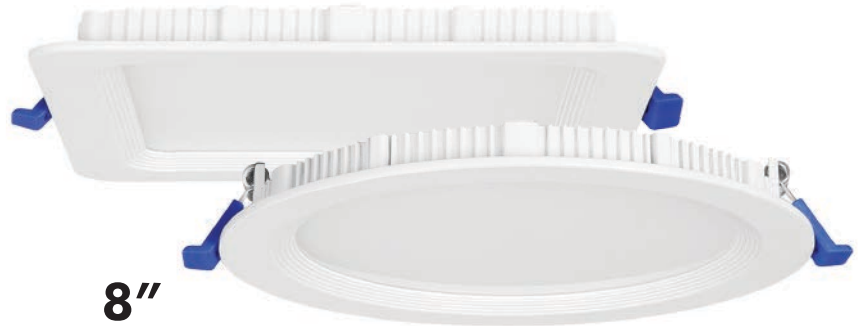

LT23 Series

Mini Recessed LED Panel
Round & Square 3", 4", 6" 8"

Catalog #		Type
Project		Date
Prepared by		

Specifications

ELECTRICAL

	MODEL	DESCRIPTION	POWER	INPUT VOLTS	DIMMABLE	FREQUENCY	EFFICACY (LPW)	LIFETIME
3"	LT23694	LED/MINI3/PANEL/30K/RD	7	120V	YES	50-60Hz	64.3	50,000
	LT23695	LED/MINI3/PANEL/40K/RD	7	120V	YES	50-60Hz	64.3	50,000
	LT23696	LED/MINI3/PANEL/50K/RD	7	120V	YES	50-60Hz	64.3	50,000
	LT23697	LED/MINI3/PANEL/30K/SQ	7	120V	YES	50-60Hz	64.3	50,000
	LT23698	LED/MINI3/PANEL/40K/SQ	7	120V	YES	50-60Hz	64.3	50,000
	LT23699	LED/MINI3/PANEL/50K/SQ	7	120V	YES	50-60Hz	64.3	50,000
4"	LT23712	LED/MINI4/PANEL/27K/RD	10	120V	YES	50-60Hz	65.0	50,000
	LT23700	LED/MINI4/PANEL/30K/RD	10	120V	YES	50-60Hz	65.0	50,000
	LT23701	LED/MINI4/PANEL/40K/RD	10	120V	YES	50-60Hz	65.0	50,000
	LT23702	LED/MINI4/PANEL/50K/RD	10	120V	YES	50-60Hz	65.0	50,000
	LT23713	LED/MINI4/PANEL/27K/SQ	10	120V	YES	50-60Hz	65.0	50,000
	LT23703	LED/MINI4/PANEL/30K/SQ	10	120V	YES	50-60Hz	65.0	50,000
	LT23704	LED/MINI4/PANEL/40K/SQ	10	120V	YES	50-60Hz	65.0	50,000
6"	LT23705	LED/MINI4/PANEL/50K/SQ	10	120V	YES	50-60Hz	65.0	50,000
	LT23718	LED/MINI6/PANEL/27K/RD	12	120V	YES	50-60Hz	70.8	50,000
	LT23706	LED/MINI6/PANEL/30K/RD	15	120V	YES	50-60Hz	70.8	50,000
	LT23707	LED/MINI6/PANEL/40K/RD	15	120V	YES	50-60Hz	70.8	50,000
	LT23708	LED/MINI6/PANEL/50K/RD	15	120V	YES	50-60Hz	70.8	50,000
	LT23719	LED/MINI6/PANEL/27K/SQ	12	120V	YES	50-60Hz	70.8	50,000
	LT23709	LED/MINI6/PANEL/30K/SQ	15	120V	YES	50-60Hz	70.8	50,000
	LT23710	LED/MINI6/PANEL/40K/SQ	15	120V	YES	50-60Hz	70.8	50,000
8"	LT23711	LED/MINI6/PANEL/50K/SQ	15	120-277V	YES	50-60Hz	70.8	50,000
	LT23720	LED/MINI8/PANEL/27K/RD	25	120-277V	YES	50-60Hz	88.0	50,000
	LT23721	LED/MINI8/PANEL/30K/RD	25	120-277V	YES	50-60Hz	88.0	50,000
	LT23722	LED/MINI8/PANEL/40K/RD	25	120-277V	YES	50-60Hz	88.0	50,000
	LT23723	LED/MINI8/PANEL/50K/RD	25	120-277V	YES	50-60Hz	88.0	50,000
	LT23725	LED/MINI8/PANEL/27K/SQ	25	120-277V	YES	50-60Hz	88.0	50,000
	LT23726	LED/MINI8/PANEL/30K/SQ	25	120-277V	YES	50-60Hz	88.0	50,000
	LT23727	LED/MINI8/PANEL/40K/SQ	25	120-277V	YES	50-60Hz	88.0	50,000
LT23728	LED/MINI8/PANEL/50K/SQ	25	120-277V	YES	50-60Hz	88.0	50,000	