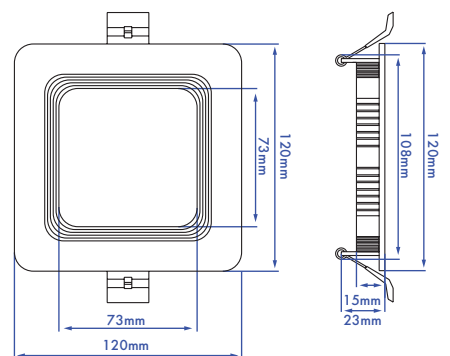

DIAGRAM

3" Round

4" Round

3" Square

4" Square

Diagram

6" Square

8" Square

6" Round

8" Round

Installation Guide

3", 4", 6", 8" ROUND

PARTS LIST

- 1 Junction box
- 2 Light panel
- 3 Spring clips
- 4 Connector

FIG. 1

CUTOUT

3"	2.74" (70 mm)
4"	4.25" (108 mm)
6"	6.25" (160 mm)
8"	8.25" (208 mm)

3", 4", 6", 8" SQUARE

PARTS LIST

- 1 Junction box
- 2 Light panel
- 3 Spring clips
- 4 Connector

FIG. 1

CUTOUT

3"	2.75*2.75" (70*70 mm)
4"	4.25*4.25" (108*108 mm)
6"	6.25*6.25" (160*160 mm)
8"	8.25*8.25" (210*210mm)