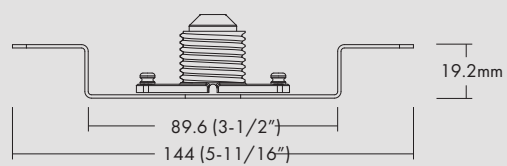

Optional Keyless Lamp Holder Adapter

7MTLE26

Ordering Information

Model	-CRI	Color Temp.*	Finish*	-Options
CMED-707 = 7", 12W Ceiling Cloud	-8 = 80 CRI	30 = 3000K	BLANK = White	- 7MTLE26 = E26 Adapter for Keyless Lamp Holders
CMED-707PD = 7", 12W Ceiling Cloud W/ Pull Chain	-9 = 90 CRI			

Example : CMED-707-830-7MTLE26

* Consult factory for other Color Temperatures and Finishes