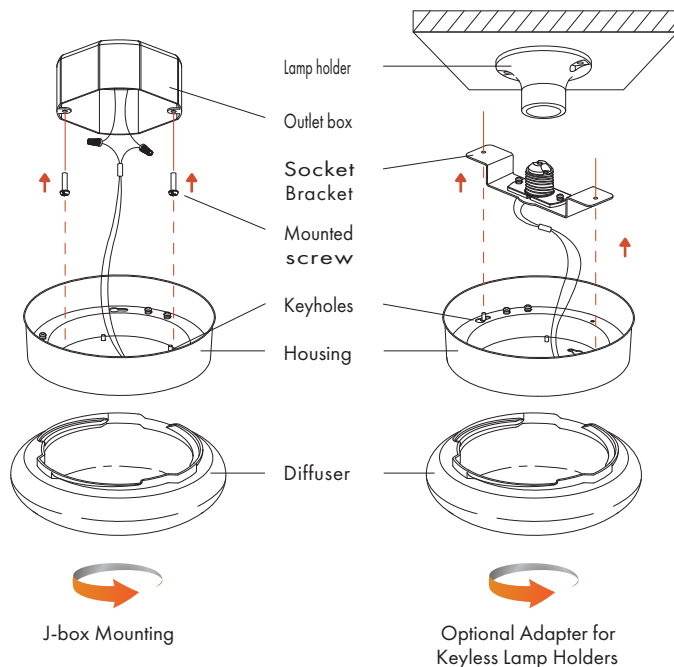

# CMED-707PD (Special Order Fixtures)

120VAC LED DoB 7" Ceiling Cloud Series with Pull Chain Switch and Optional E26 Adapter for Keyless Lamp Holders

Catalog #		Type
Project		Date
Prepared by		

**LED**

CMED-707

## DESCRIPTION

The 7" LED DoB Ceiling Clouds are designed for use in new construction or replacing old fixtures over a 4" J-box. An optional Adapter for Keyless Lamp Holders is also available for easy installation. High efficacy 120VAC LED DoB (Driver on Board) Module (Campcell®) with integral triac dimming capability. The tool free, twist-on optical diffusing shade produces high lumen transmission and even illumination. Suitable for Wet Location.